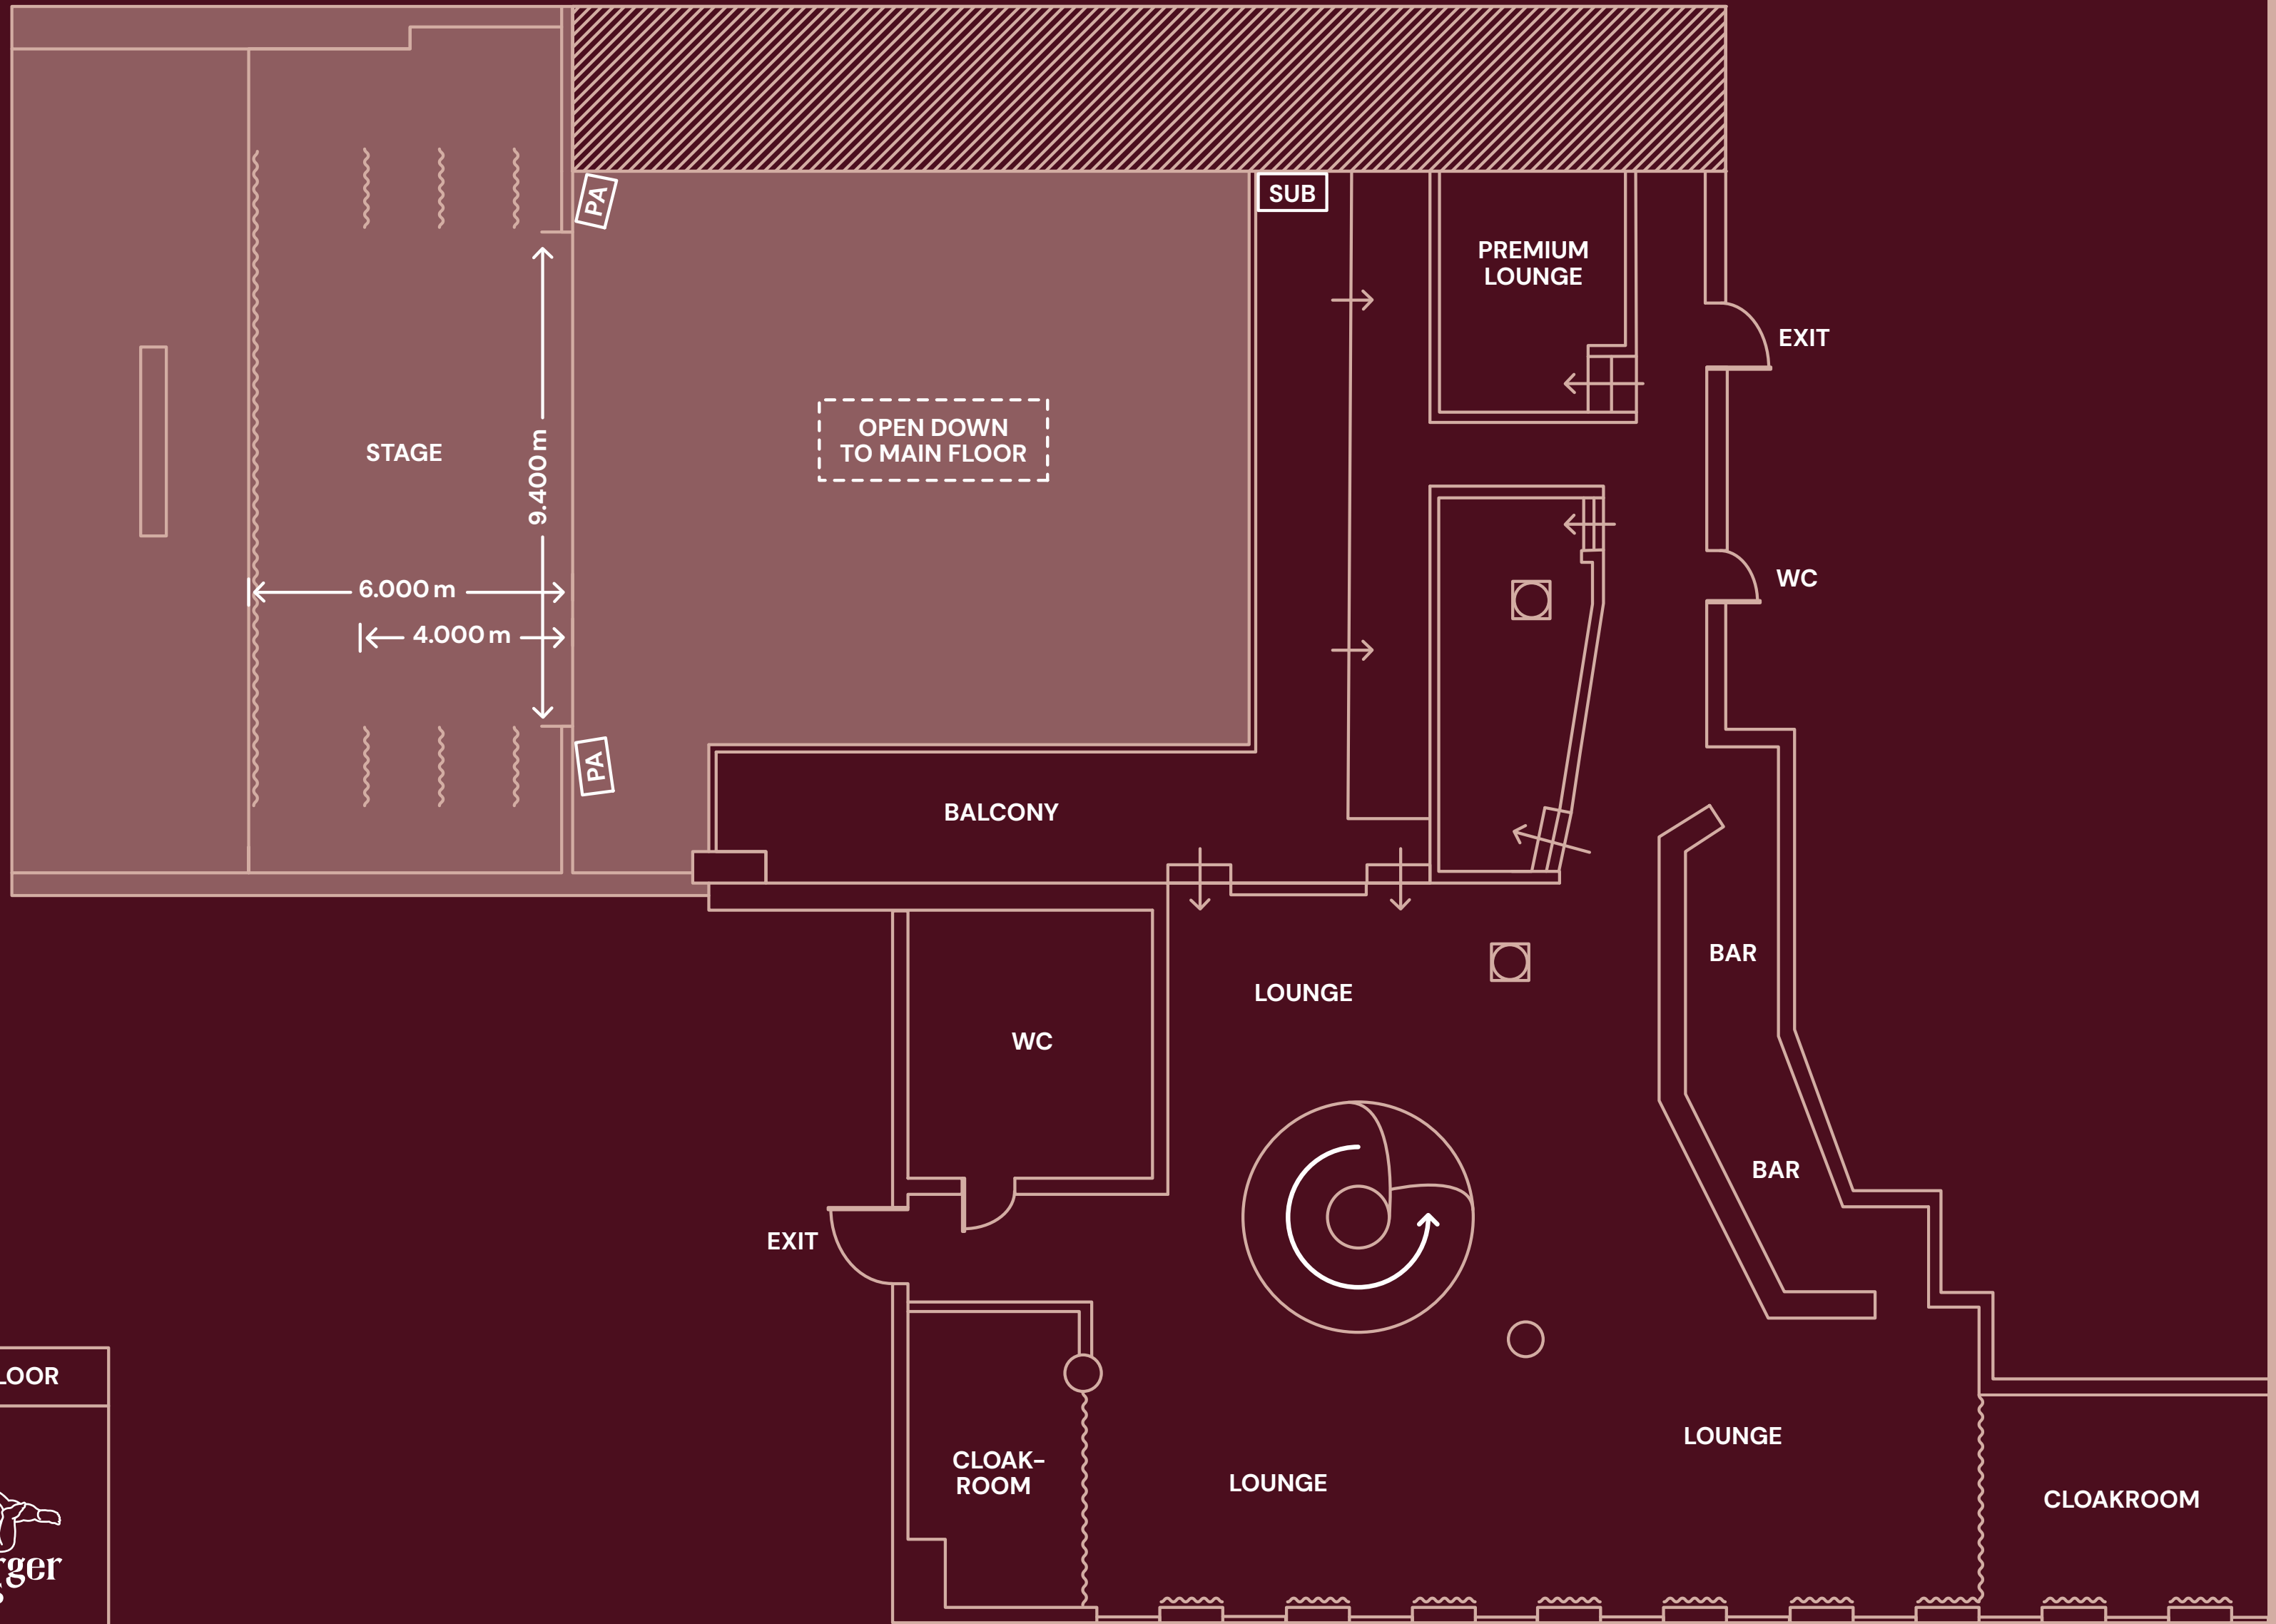

ARTIST
ENTRANCE
REGERINGS-
GATAN 16

BACKSTAGE
& DRESSING
ROOMS

STAGE

6.000 m

4.000 m

9.400 m

EXIT

SUB

MAIN FLOOR

EXIT

LOAD-IN STAGE
VÄSTRA TRÄDGÅRDSGATAN 7

FOH

MAIN FLOOR

RAMP

SUB

KITCHEN

HCP

EXIT

SUB

MAIN FLOOR

HWC

WC

SUB

BAR

KITCHEN

BAR

FIRST FLOOR

FOYER

OSCARIANSKA

MAIN ENTRANCE
JAKOBSGATAN 6

SECOND FLOOR